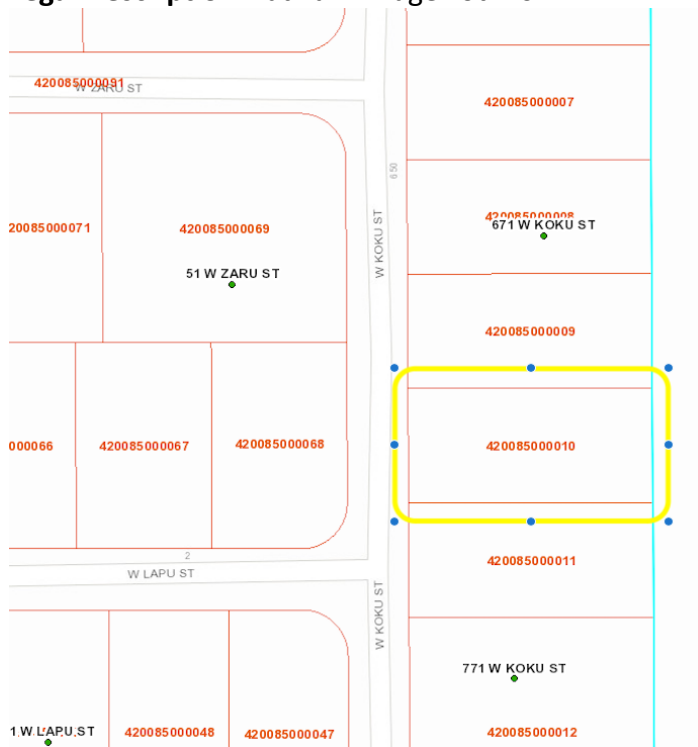

Listed by: West Coast Latvian Education Center

Contact: Valdis Atvars, Treasurer

treasurer@rklic.org

Property details

View description: Territorial

Topography: Level

Lot Size: 0.28 acres

Road Surface Type: Gravel

Parcel Number: 42008-50-00010

Legal Description: Latvian Village Lot: 10

Link to County Assessor Details:

<https://property.masoncountywa.gov/TaxSifter/Assessor.aspx?keyId=4178089&parcelNumber=42008-50-00010&typeID=1>